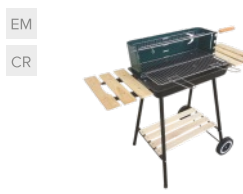

MIR244
EAN: 5908227361056

Total dimensions: 86 x 36 x 82 cm
Main grid: 48 x 29 cm
Heater: 48 x 8 cm
Grilling area: 1392 cm²