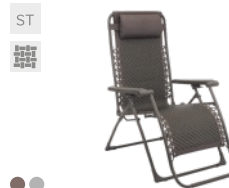

DELUX RATTAN
EAN: 5902659146670
177 x 66 x 113 cm