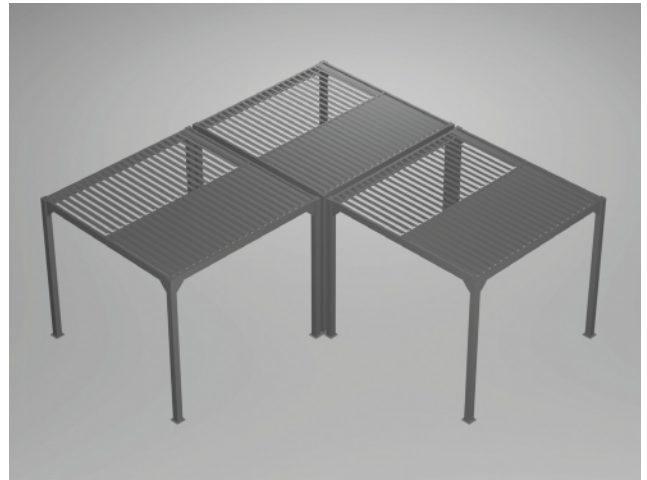

THE ART OF OUTDOOR LIVING

GAZEBOS

LUXE PERGOLA

Fixed shutter panel

Movable shutter panel (wood imitation)

Movable shutter panel (anthracite)

ADAPTATION TO EVERY CONDITION

POSSIBLE SYSTEM CONFIGURATIONS