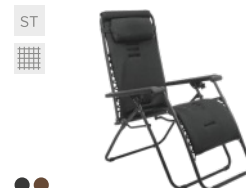

DELUX 3D
EAN: 5902659148896
160 x 66 x 110 cm