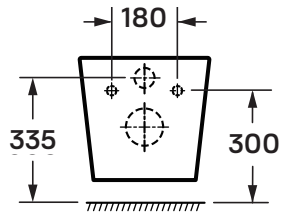

Clement black rimless WC mural
INSTALLATION MANUELLE

WF00070

CLEMENT BLACK

Wellis®

CE