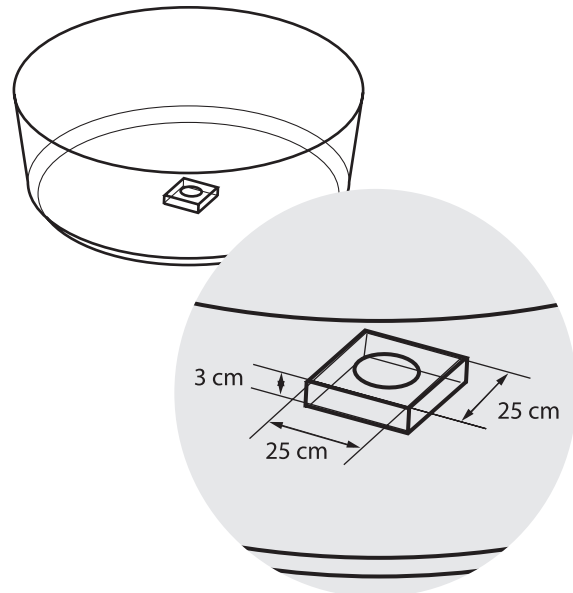

Wellis®

GLORIA FREESTANDING BATH

WK00136

EN

Gloria freestanding bathtub

INSTALLATION DIAGRAM

L: Drain - size 50 casing

Construction and installation of a floor drain is obligatory!

The dimensions given are indicative only and may vary due to the manufacturing technology of the product. By +/-1 centimetres.

FR

Gloria autonome Gloria

SCHÉMA D'INSTALLATION

L: Siphon- Taille 50

La réalisation et l'installation d'un siphon de sol sont obligatoires !

Les dimensions sont données à titre indicatif et peuvent varier de +/-1 centimètre en fonction de la technologie de fabrication du produit.

DE

Gloria freistehende wanne

INSTALLATIONSDIAGRAMM

L: Abfluss - Größe 50 Gehäuse

Bau und Installation eines Bodenablaufs ist obligatorisch!

Die angegebenen Maße sind nur Richtwerte und können aufgrund der Herstellungstechnologie des Produkts um +/-1 Zentimeter variieren.

HU

Gloria térben álló kád

BEKÖTÉSI RAJZ

L: Lefolyó - 50-es tok

Padlóösszefolyó kiépítése kötelező!

A megadott méretek tájékoztató jellegűek, a termék gyártási technológiájából adódóan eltérőek lehetnek. +/-1 cm.