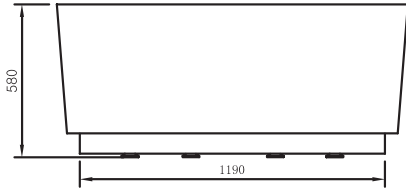

Wellis®

GLORIA FREESTANDING BATH

WK00136

EN

Gloria freestanding bathtub

INSTALLATION DIAGRAM

L: Drain - size 50 casing

Construction and installation of a floor drain is obligatory!

The dimensions given are indicative only and may vary due to the manufacturing technology of the product. By +/-1 centimetres.

FR

Gloria autonome Gloria

SCHÉMA D'INSTALLATION

L: Siphon- Taille 50

La réalisation et l'installation d'un siphon de sol sont obligatoires !

Les dimensions sont données à titre indicatif et peuvent varier de +/-1 centimètre en fonction de la technologie de fabrication du produit.

DE

Gloria freistehende wanne

INSTALLATIONSDIAGRAMM

L: Abfluss - Größe 50 Gehäuse

Bau und Installation eines Bodenablaufs ist obligatorisch!

Die angegebenen Maße sind nur Richtwerte und können aufgrund der Herstellungstechnologie des Produkts um +/-1 Zentimeter variieren.

HU

Gloria térben álló kád

BEKÖTÉSI RAJZ

L: Lefolyó - 50-es tok

Padlóösszefolyó kiépítése kötelező!

A megadott méretek tájékoztató jellegűek, a termék gyártási technológiájából adódóan eltérőek lehetnek. +/-1 cm.